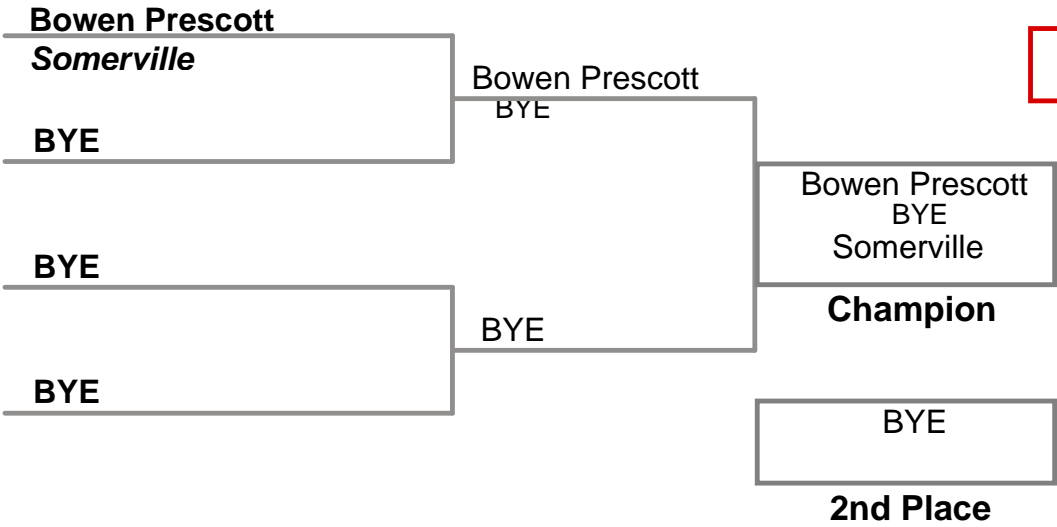

USAW NJ Qualifier Northern Burlin
HS Cadet

94 Lbs

USAW NJ Qualifier Northern Burlin
HS Cadet

120 Lbs

USAW NJ Qualifier Northern Burlin
HS Cadet

126 Lbs

USAW NJ Qualifier Northern Burlin
HS Cadet

132 Lbs