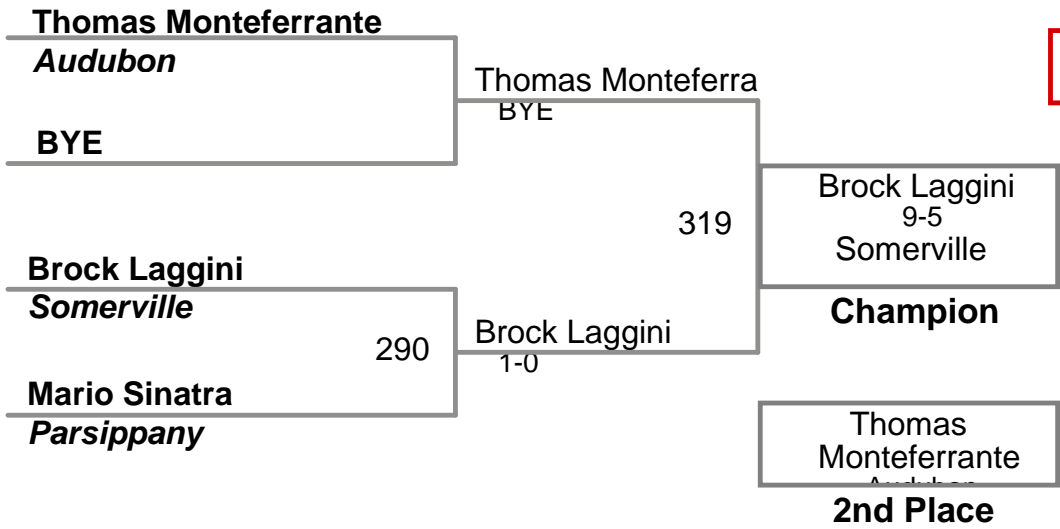

USAW NJ Qualifier Northern Burlin
HS Cadet

94 Lbs

USAW NJ Qualifier Northern Burlin
HS Cadet

120 Lbs

USAW NJ Qualifier Northern Burlin
HS Cadet

126 Lbs

USAW NJ Qualifier Northern Burlin
HS Cadet

132 Lbs