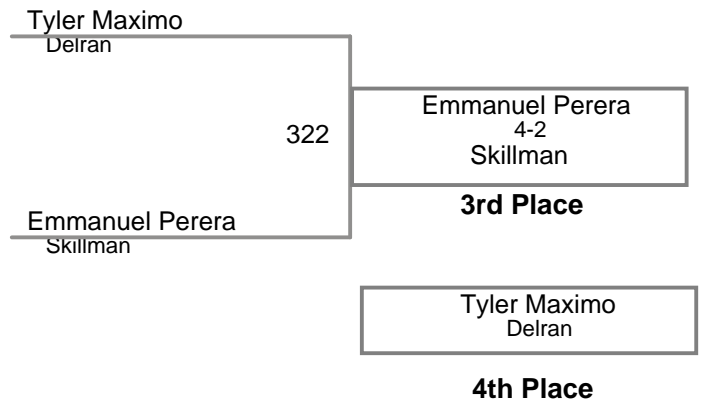

USAW NJ Qualifier Northern Burlin
HS Cadet

94 Lbs

USAW NJ Qualifier Northern Burlin
HS Cadet

120 Lbs

USAW NJ Qualifier Northern Burlin
HS Cadet

126 Lbs

USAW NJ Qualifier Northern Burlin
HS Cadet

132 Lbs