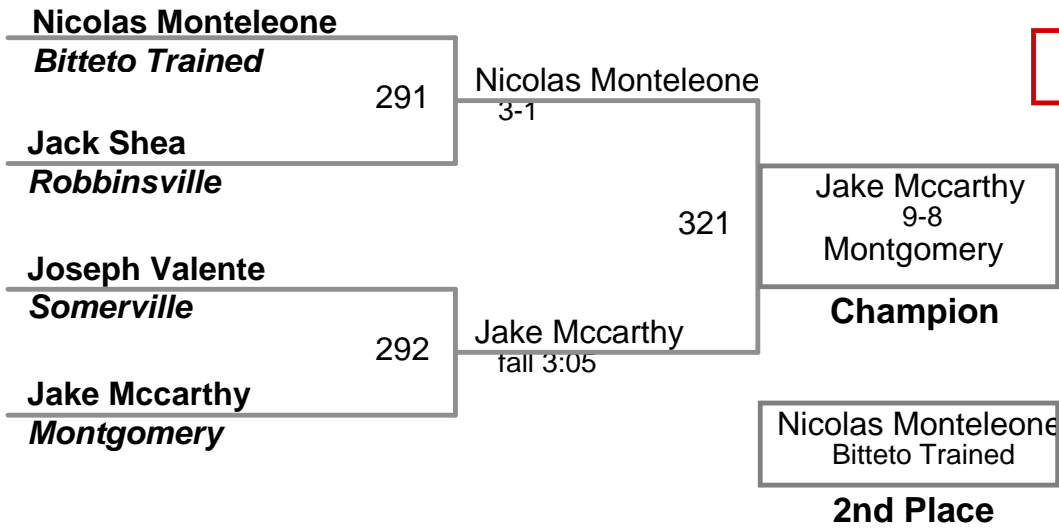

USAW NJ Qualifier Northern Burlin
HS Cadet

94 Lbs

USAW NJ Qualifier Northern Burlin
HS Cadet

120 Lbs

USAW NJ Qualifier Northern Burlin
HS Cadet

126 Lbs

USAW NJ Qualifier Northern Burlin
HS Cadet

132 Lbs