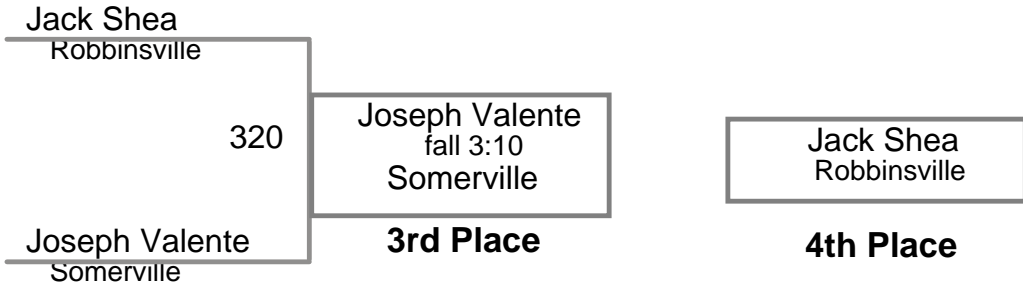

USAW NJ Qualifier Northern Burlin
HS Cadet

94 Lbs

USAW NJ Qualifier Northern Burlin
HS Cadet

120 Lbs

USAW NJ Qualifier Northern Burlin
HS Cadet

126 Lbs

USAW NJ Qualifier Northern Burlin
HS Cadet

132 Lbs