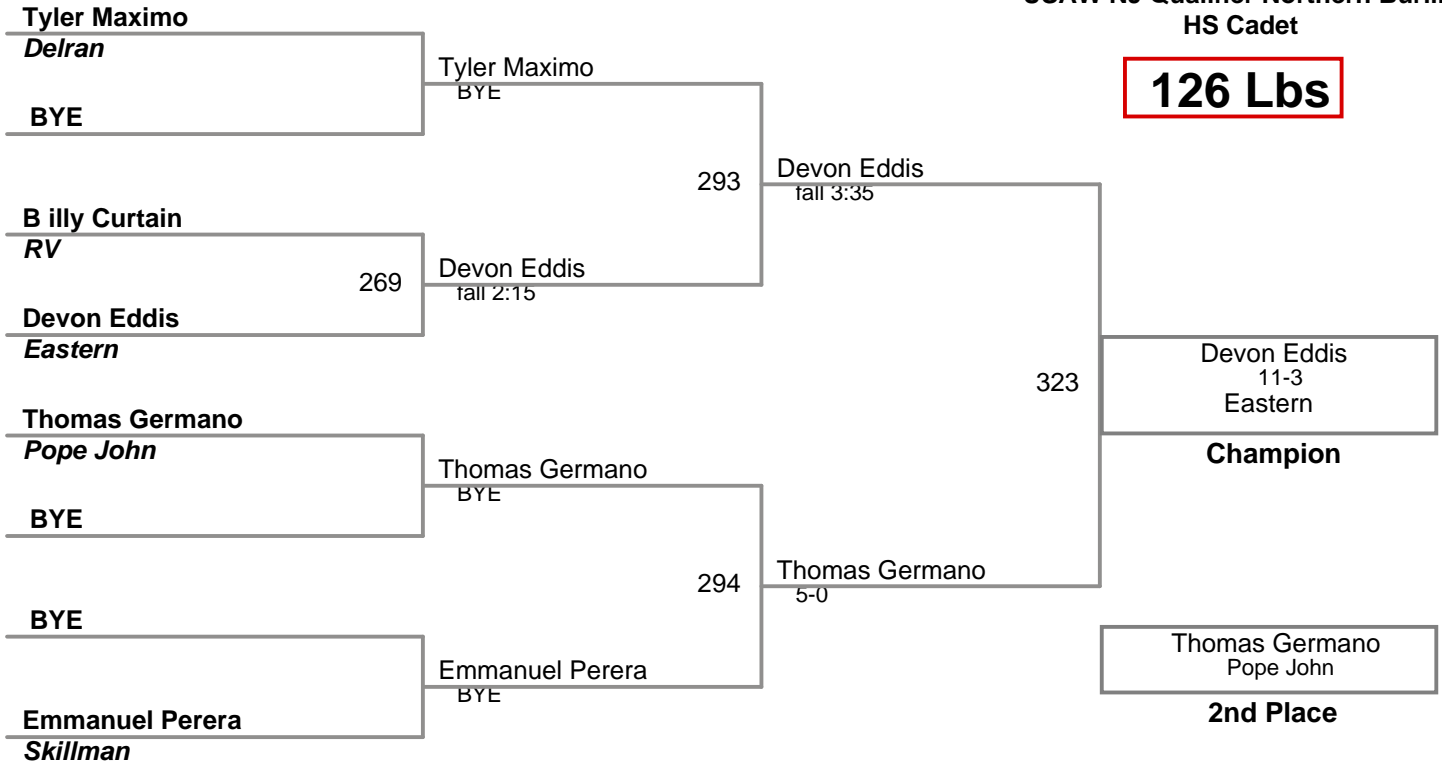

USAW NJ Qualifier Northern Burlin
HS Cadet

94 Lbs

USAW NJ Qualifier Northern Burlin
HS Cadet

120 Lbs

USAW NJ Qualifier Northern Burlin
HS Cadet

126 Lbs

USAW NJ Qualifier Northern Burlin
HS Cadet

132 Lbs